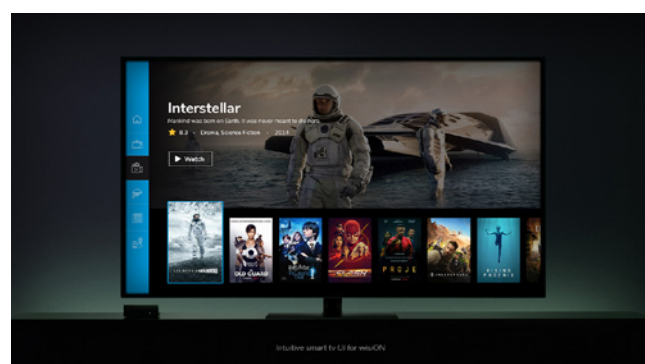

WISlon

IPTV Middleware – Graphical User Interface (GUI)