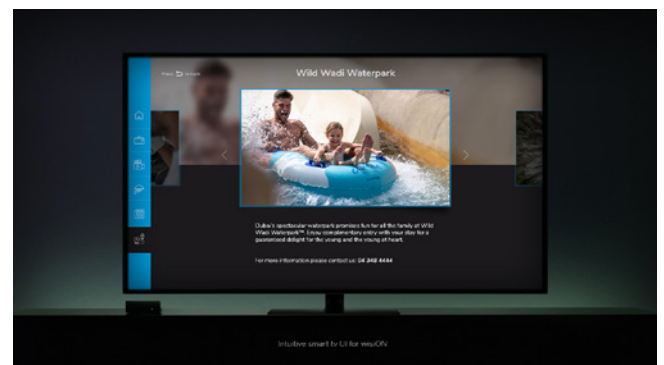

WISlon

IPTV Middleware – Graphical User Interface (GUI)