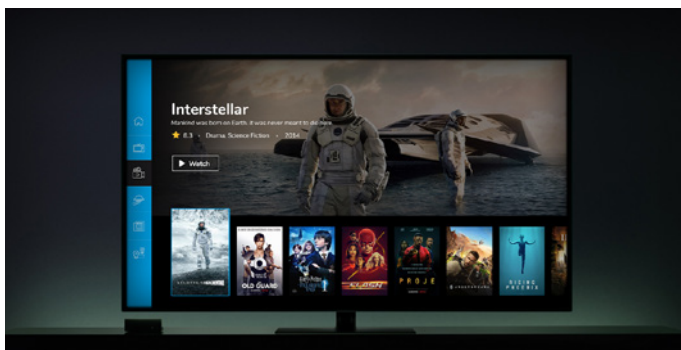

Video On Demand