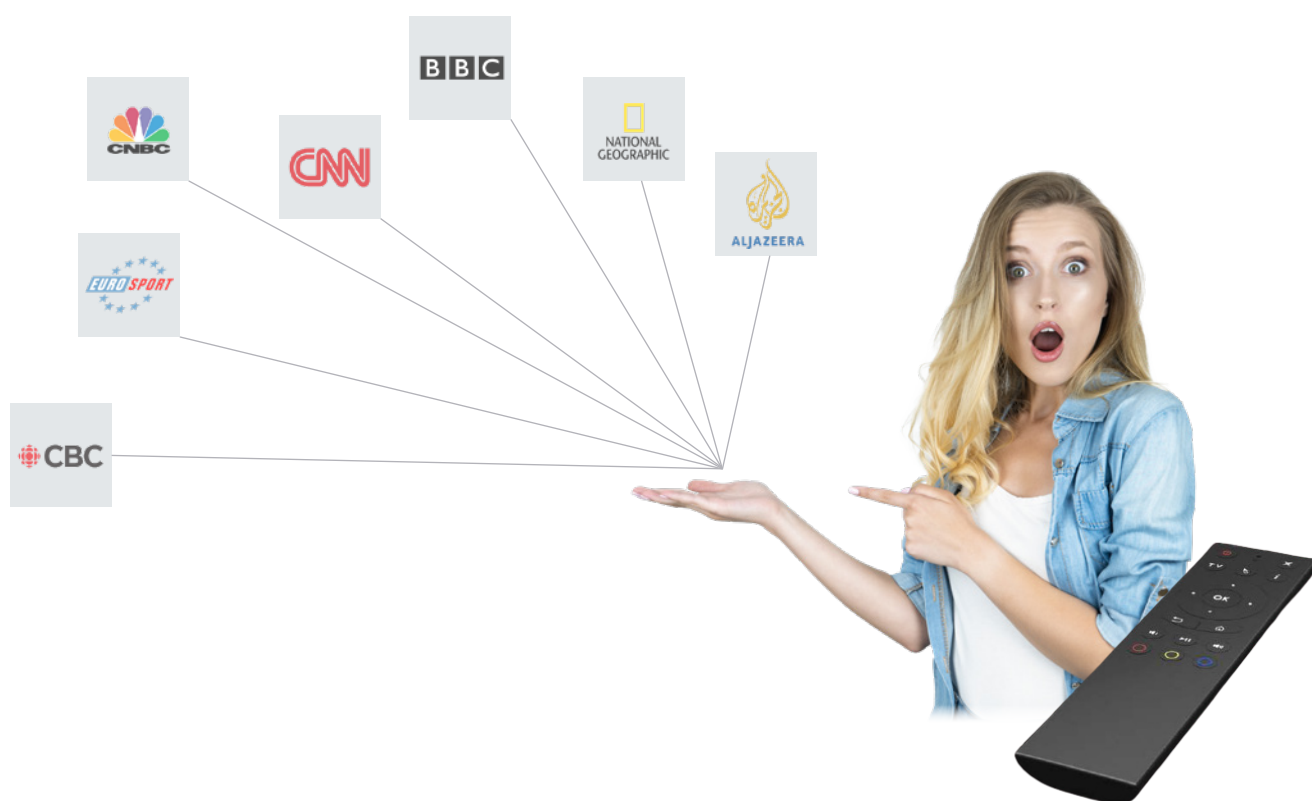

Interactivity and Entertainment

Your customers are at the core of our actions and thoughts. Our developers continuously follow the latest trends in guest communication, refining features like welcome pages, personal and group messaging but also language and channel preferences, room order, or spa booking. You will never miss the latest news and weather forecast or changes in airline schedules. The target is to make the guests feel like they are coming home to an environment they recognize and that remembers them. We aim to provide the best systems solution for each individual installation and thereby create an intuitive open door to modern entertainment.