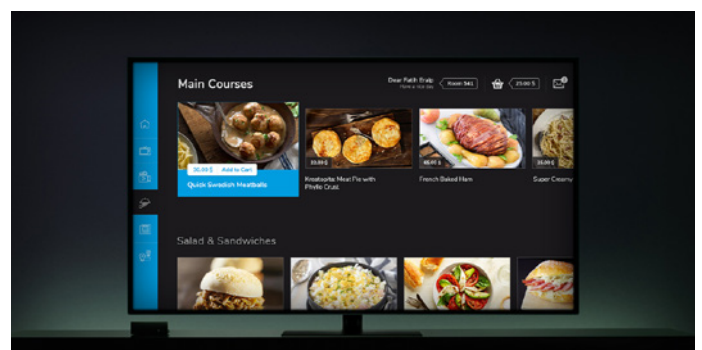

Digital Signage

TV Software Packages

WISlon features an IP centric TV system for hotels, cruise ships, campuses or hospitals. Some of these networks require a platform that supports vending of activities, wellness treatments, events and excursions or room service while a housing complex may need only a simple channel line-up. Hospitals require on-demand healthcare videos, medical information and treatment schedules. Any mix of these flavors can be configured for your specific enterprise and number of end points. With digital signage screens, additional value offers can easily be brought to the guests' attention while they are lingering in public areas like lobby, bar, hallway, or elevator.