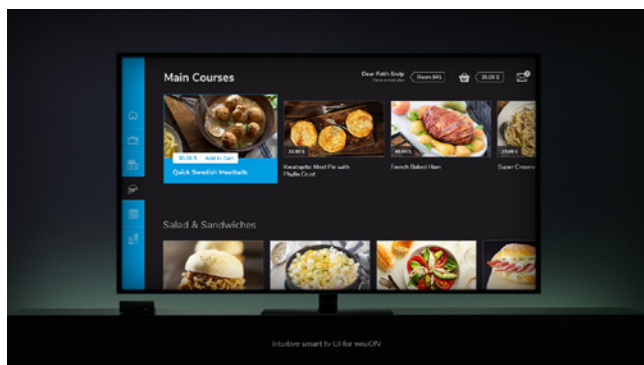

WISlon

IPTV Middleware – Graphical User Interface (GUI)