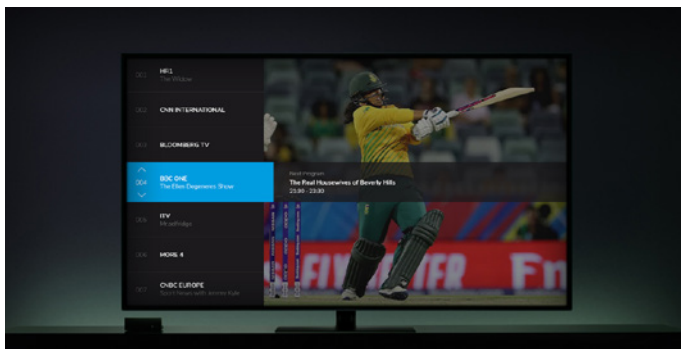

WISlon

IPTV Middleware – Software Packages

IPTV Starter Package