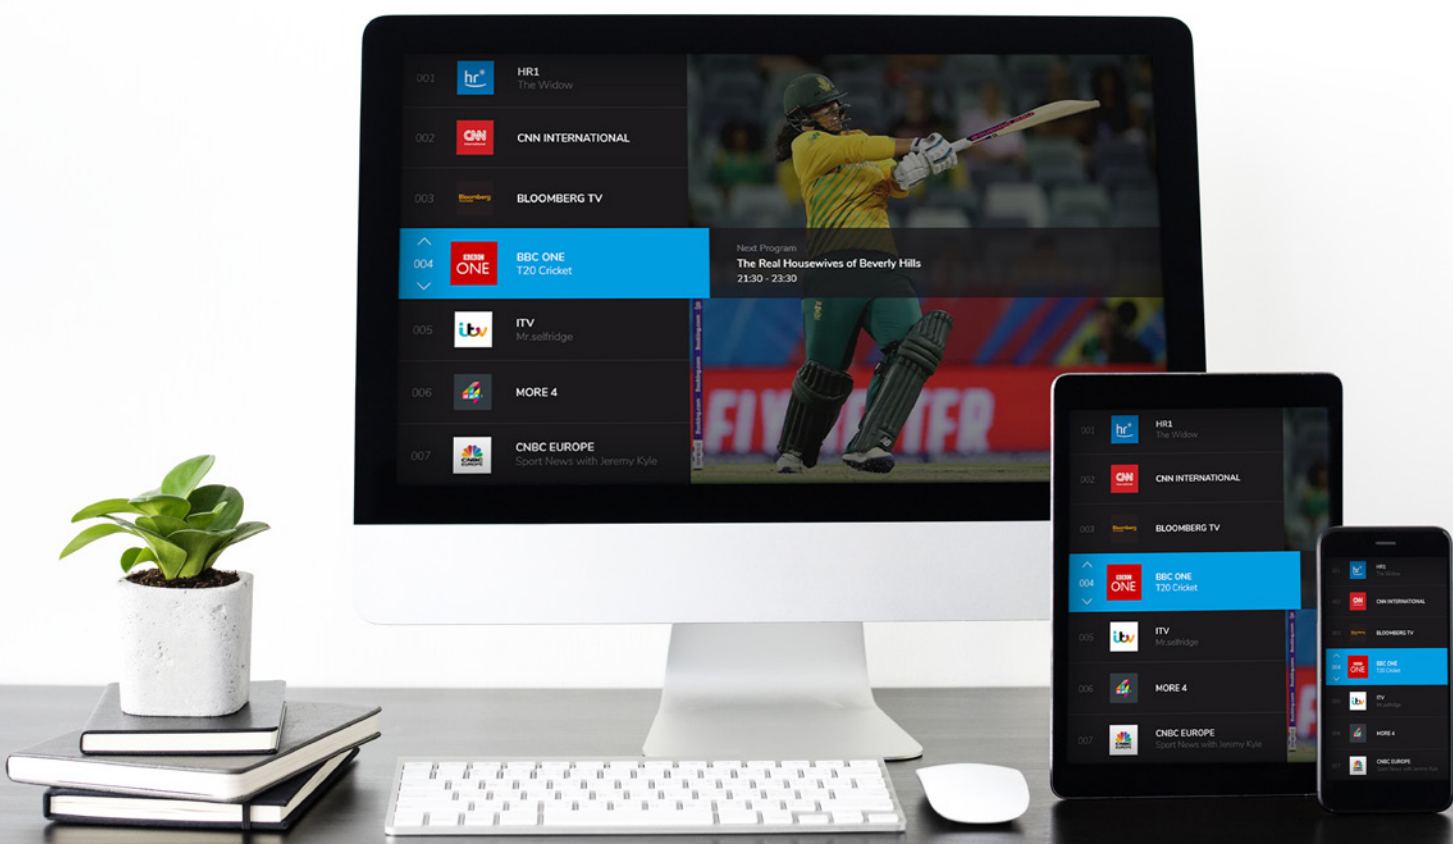

WISlon

IPTV Middleware – Mobile Experience

Mobile Experience

You can perform all Interactive TV applications such as ordering, shopping, viewing expenses or Chromecast from your mobile devices.