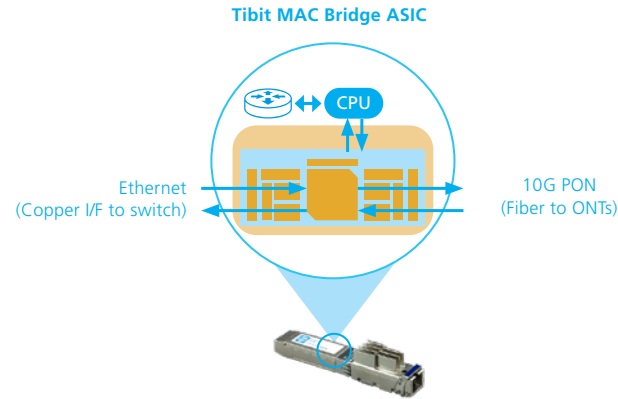

Simplifying PON

Accelerate your PON networks with symmetrical 10G.

WISI PON Portal Solution

WISI's PON Portal Solution is the entry level installation for new customers. It covers different installation sizes from Lab to small city carrier scenarios. A completely GUI based configuration and maintenance interface allows the configuration of OLTs and ONU services profiles. The PON Portal is divided into three main sections that depict the different phases during a PON lifecycle. The "Wizard" quickly enables OLTs and ONUs service turnups while the PON Manager provides a detailed configuration interface. Once the PON is in operation, all necessary KPIs can be derived from the detailed PON dashboards to understand the trending of those KPIs and to understand traffic patterns.

Tibit MicroPlug™ OLT
SFP+ Pluggable 10G OLT

LO10BL001 basic kit

installer script

Fiber

Optical Attenuator

Optical Splitter

Fiber

Fiber

10G ONU

10G ONU

LO10BL002 transparent switch kit

installer script

Generic Switch

+

Fiber

Optical Attenuator

Optical Splitter

Fiber

Fiber

10G ONU

10G ONU

LO10BL003 transparent sw + server kit

pre-installed

Generic Switch