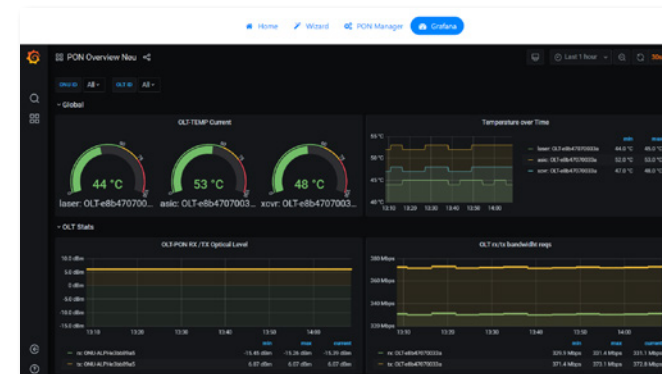

Simplifying PON

Accelerate your PON networks with symmetrical 10G.

WISI PON Portal Solution

WISI's PON Portal Solution is the entry level installation for new customers. It covers different installation sizes from Lab to small city carrier scenarios. A completely GUI based configuration and maintenance interface allows the configuration of OLTs and ONU services profiles. The PON Portal is divided into three main sections that depict the different phases during a PON lifecycle. The "Wizard" quickly enables OLTs and ONUs service turnups while the PON Manager provides a detailed configuration interface. Once the PON is in operation, all necessary KPIs can be derived from the detailed PON dashboards to understand the trending of those KPIs and to understand traffic patterns.

Tibit MicroPlug™ OLT
SFP+ Pluggable 10G OLT

LO10BL001 basic kit

installer script

Fiber

Optical Attenuator

Optical Splitter

Fiber

Fiber